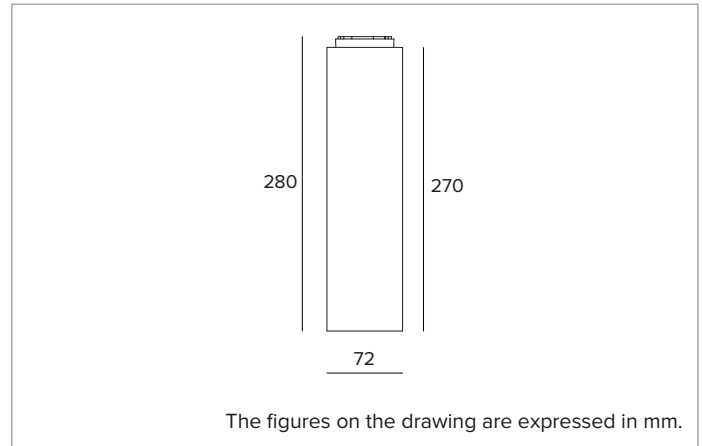

1T9764EL | LABEL 7 - Ceiling LED Ceiling-mounted fixture for direct light emission powered by mains voltage

| | | 3000K | H(m) | D(m) | Emax(lx) |
|---------------|-----------------|-------|--------|------|----------|
| | | Ra90 | | 27° | |
| Fixture Power | 12W | 1 | 0.49 | 3595 | |
| Source Flux | 1416lm | 2 | 0.98 | 899 | |
| Fixture Flux | 976lm | 3 | 1.47 | 399 | |
| Efficacy | 85lm/W | 4 | 1.96 | 225 | |
| TS1598 | Imax=2539cd/klm | Imax | 3595cd | 5 | 2.45 |

Colour and finish: Deep black

Dimensions: D=72mm

Weight: 0.8Kg

Degree of protection: IP20

ELECTRICAL CHARACTERISTICS

Electronic version with power supply integrated in the body of the fixture. Luminaire compliant with EN 60598-2-22 for power supply from a centralised emergency system CPSS (Central Power Supply System), not incorporated in the luminaire - high risk areas excluded. The default power and flux are 100% in AC and 100% in DC.