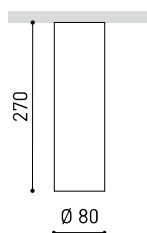

DIMENSIONS

Name	SCOPE 27 SURFACE 7W DIM PUSH 2700K WW
Reference	A2602010WW
Color	White-White - Other colours, please consult
RAL	9016 & 9016
Category	SURFACE

Type	LED
Gross luminous flux	910 lm
Colour temperature	2700 K
Chromatic stability	MacAdam Step 2
Colour Rendering Index	CRI>90
Power	7 W
Current	200 mA
Efficacy	130 lm/W
LED lifespan	L80B10 >60.000h

Lighting efficiency	89%
Light beam angle	47°

Driver	Included - Fast Connect
Power values of the system	8,24 W
Voltage	220V/240V
Frecuency	50/60 Hz
Dimming	Push
Electrical insulation class	□

Sealing	IP20
Weight	850 g
Packaged weight	976 g
Packaging dimensions	336 x 114 x 104 mm
Units per package	1
Materials	Aluminium / Polycarbonate

PRODUCT

Name	SCOPE 27 SURFACE 7W DIM PUSH 2700K WW
Reference	A2602010WW
Color	White-White - Other colours, please consult
RAL	9016 & 9016
Category	SURFACE

LIGHT SOURCE

Type	LED
Gross luminous flux	910 lm
Colour temperature	2700 K
Chromatic stability	MacAdam Step 2
Colour Rendering Index	CRI>90
Power	7 W
Current	200 mA
Efficacy	130 lm/W
LED lifespan	L80B10 >60.000h

OTHER DATA

Sealing	IP20
Weight	850 g
Packaged weight	976 g
Packaging dimensions	336 x 114 x 104 mm
Units per package	1
Materials	Aluminium / Polycarbonate

Scope is a LED luminaire for suspended or surface applications. Formally designed as a vertical cylinder, it stands out for the purity and simplicity of its lines. Its sunken LED light source, its small-sized reflector and its interior matt shade -in different colours- offer great visual comfort and an elegant decorative effect.