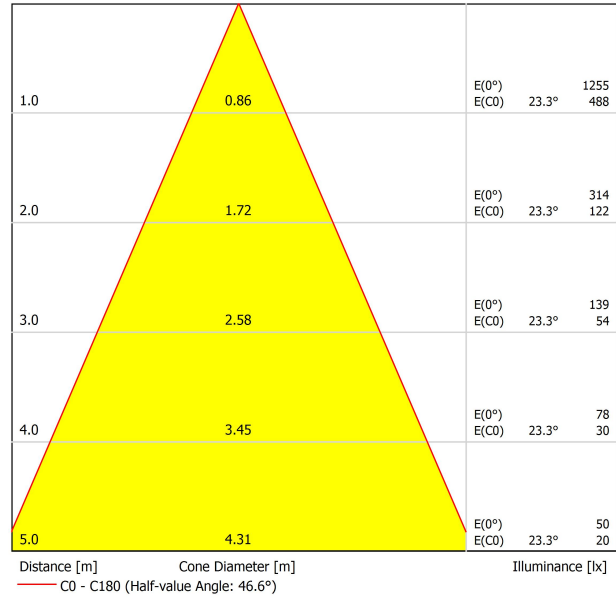

CONICAL DIAGRAM