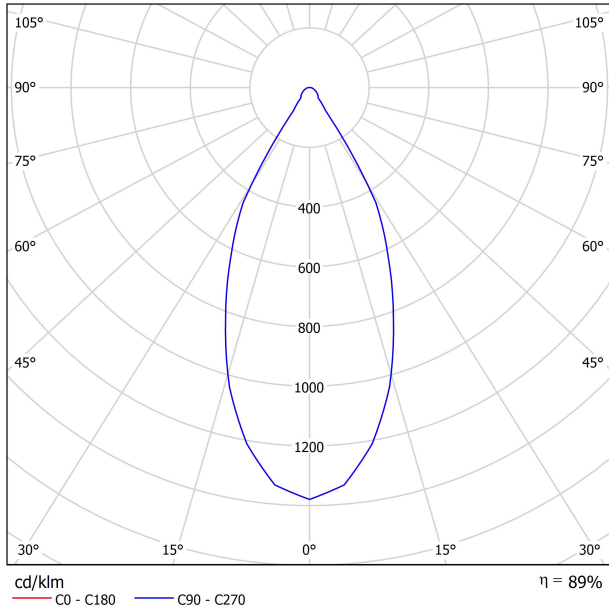

POLAR DIAGRAM