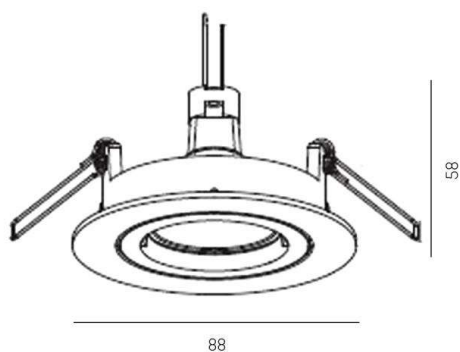

SERIE 332 HV

8-3321hv

SERIE 332 HV RECESSED SPOTLIGHT made of brass, polished brass, light output direct, tilting 25°, dimmability: not dimmable, IP20

DRAWING

TECHNICAL DETAILS

Bulb type	QPAR 16 9W
No. of bulb holders	1x
Socket	GU10
Dimming	not dimmable
Light output	direct
Voltage [V]	220-240V 50/60Hz
Material	brass
Height [mm]	100
Diameter [mm]	89
Ceiling cutout [mm]	70
Recess depth [mm]	125
IP protection class	IP20
Voltage class	protection cl. I
Net weight [kg]	0,14
Colour lamp	polished brass
EAN-Number	9010506324921

LIGHT DISTRIBUTION CURVE

The values are rated values. Power and luminous flux are initially subject to a tolerance of +/- 10%. Colour temperature tolerance: +/- 150 K. The values apply to an ambient temperature of 25°C unless otherwise specified.