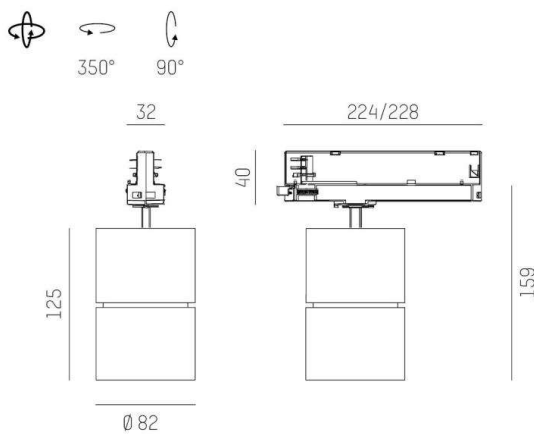

MOVA M

695-110531449550

MOVA M BASIC TRACK TRACK SPOTLIGHT WITH 3 PH ADAPTER made of aluminium, white, similar to RAL 9016, decor white, high-efficiently vacuum deposited aluminium reflector without safety glass beam 40°, light output direct, swiveling 350°, tilting 90°, with converter, max. 700mA, dimmability: not dimmable, adapter/ceiling base white, IP20

DRAWING

LIGHT DISTRIBUTION CURVE

TECHNICAL DETAILS

System perform. [W]	27
Bulb type	LED
Luminous flux [lm]	2770
Current sec. [mA]	700
Colour temp. [K]	3000K
CRI	PREMIUM>90
Optics	aluminium reflector without protection glass
Designer	INHOUSE
Converter	with converter
Dimming	not dimmable
Light output	direct
Beam angle [°]	40°
Voltage [V]	220-240V 50/60Hz
Material	aluminium
Height [mm]	159
Diameter [mm]	82
IP protection class	IP20
Voltage class	protection cl. II
Net weight [kg]	0,55
Color lamp	white
RAL	9016
Color adapter/ceiling base	white
Colour decor	white
EAN-Number	9010506011036
Lifetime [h]	L80 B10 50 000
Energy efficiency cl.	D
No. of luminaires B16A	50