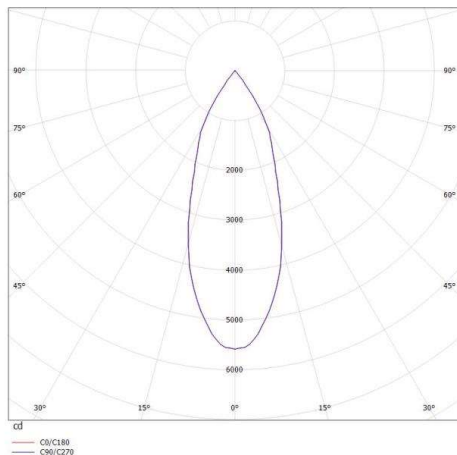

MOVA M

695-110531449550

MOVA M BASIC TRACK TRACK SPOTLIGHT WITH 3 PH ADAPTER made of aluminium, white, similar to RAL 9016, decor white, high-efficiently vacuum deposited aluminium reflector without safety glass beam 40°, light output direct, swiveling 350°, tilting 90°, with converter, max. 700mA, dimmability: not dimmable, adapter/ceiling base white, IP20

DRAWING

LIGHT DISTRIBUTION CURVE

TECHNICAL DETAILS

System perform. [W]	27
Bulb type	LED
Luminous flux [lm]	2770
Current sec. [mA]	700
Colour temp. [K]	3000K
CRI	PREMIUM>90
Optics	aluminium reflector without protection glass
Designer	INHOUSE
Converter	with converter
Dimming	not dimmable
Light output	direct
Beam angle [°]	40°
Voltage [V]	220-240V 50/60Hz
Material	aluminium
Height [mm]	159
Diameter [mm]	82
IP protection class	IP20
Voltage class	protection cl. II
Net weight [kg]	0,55
Color lamp	white
RAL	9016
Color adapter/ceiling base	white
Colour decor	white
EAN-Number	9010506011036
Lifetime [h]	L80 B10 50 000
Energy efficiency cl.	D
No. of luminaires B16A	50

The values are rated values. Power and luminous flux are initially subject to a tolerance of +/- 10%. Colour temperature tolerance: +/- 150 K. The values apply to an ambient temperature of 25°C unless otherwise specified.